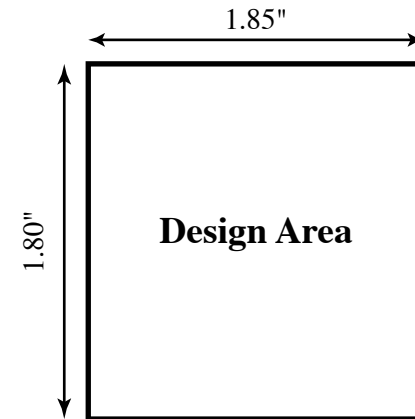

Reference sheet for 0.15 oz Lip Balm Labels

Lip Balm Tube
#105-3561, #105-3961
#105-3741 & #105-3521

Actual Size

Overlap Label

Basic Label

Note: All dimensions given are the size of the label after it has been cut. The size is the maximum tolerated by the container and may be made smaller. We recommend that a 0.1" bleed area be added to both dimensions of the label file. This would make the Overlap label 2.3" x 1.90" and the Basic label 1.95" x 1.90".