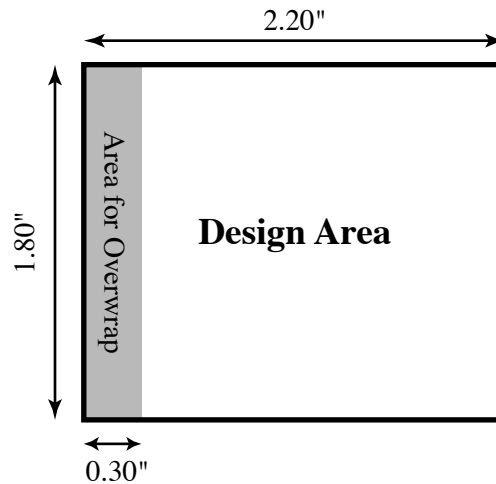

Reference sheet for 0.15 oz Lip Balm Labels

Lip Balm Tube
#105-3561, #105-3961
#105-3741 & #105-3521

Actual Size

Overlap Label

Basic Label

Note: All dimensions given are the size of the label after it has been cut. The size is the maximum tolerated by the container and may be made smaller. We recommend that a 0.1" bleed area be added to both dimensions of the label file. This would make the Overlap label 2.3" x 1.90" and the Basic label 1.95" x 1.90".