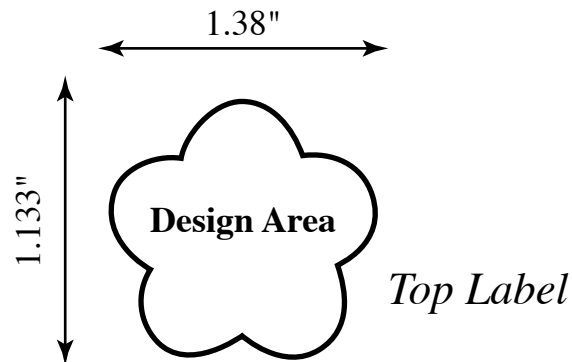

Reference sheet for Daisy Butter Pots Lid

Daisy Butter Pots Lid (#109-1141)

Note: All dimensions given are the size of the label after it has been cut. The size is the maximum tolerated by the container and may be made smaller. We recommend that a 0.1" bleed area be added to both dimensions of the label file. This would make the Daisy Butter Pot lid labels 1.48" x 1.43".