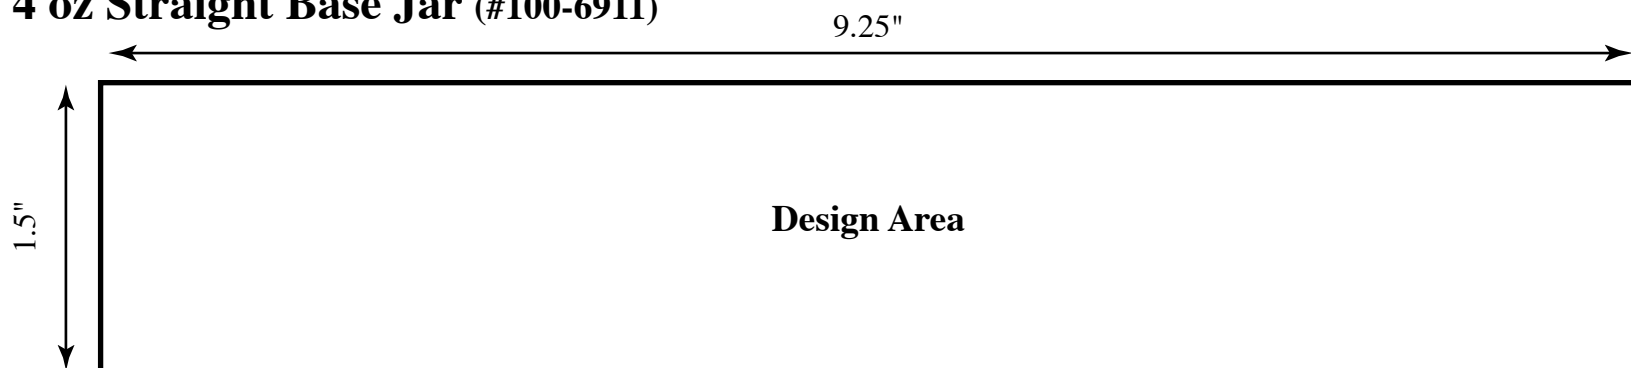

Reference sheet for Jars, Size 70 mm (side label)

4 oz Clear PET Low Profile Jar (#100-7211)

4 oz Round Base Jar (#100-6641)

4 oz Straight Base Jar (#100-6911)

Note: All dimensions given are the size of the label after it has been cut. The size is the maximum tolerated by the container and may be made smaller. We recommend that a 0.1" bleed area be added to both dimensions of the label file.