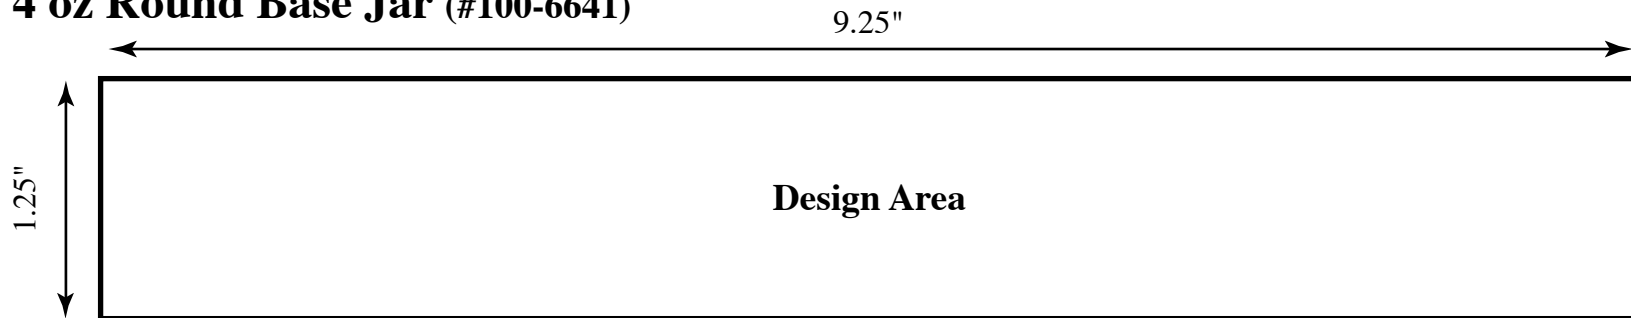

Reference sheet for Jars, Size 70 mm (side label)

4 oz Clear PET Low Profile Jar (#100-7211)

4 oz Round Base Jar (#100-6641)

4 oz Straight Base Jar (#100-6911)

Note: All dimensions given are the size of the label after it has been cut. The size is the maximum tolerated by the container and may be made smaller. We recommend that a 0.1" bleed area be added to both dimensions of the label file.